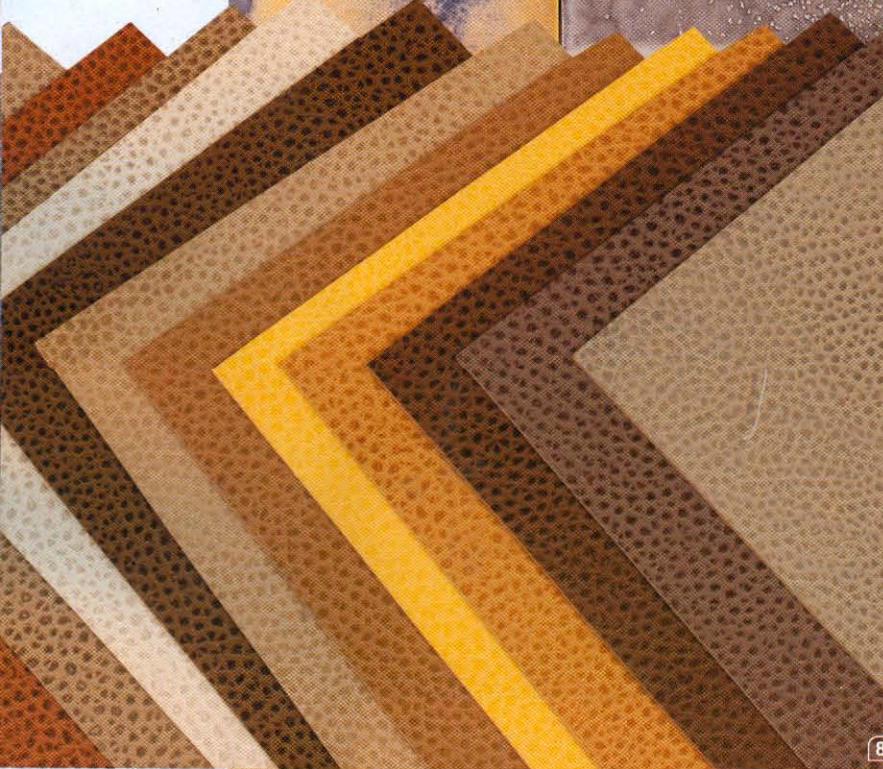

8

6 5

7

standing firm

Rugged materials take the floor

1. Ambigu vinyl sheet flooring in Wood Envy by **Armstrong**. circle 545
2. Firenze metal-glazed ceramic tiles by **Country Floors**. circle 546
3. EcoNaturals rubber tiles with cork and walnut shell by **Johnsonite**. circle 547
4. Fumed White Oak Luxe flooring in Baltic birch plywood with acrylic-impregnated, fumed white-oak veneer by **Nydrée Flooring**. circle 548
5. Berkshire digitally printed porcelain tile in maple by **Florida Tile**. circle 549
6. Kingsbridge Oak flooring in French oak with oxidized, oiled finish and whitewashing by **BR-111**. circle 550
7. Vintage Commercial flooring in high-pressure laminate by **Abet Laminati**. circle 551
8. Spinneybeck's Rinascita recycled-leather tiles with recycled backing by **Milliken & Company**. circle 552 >