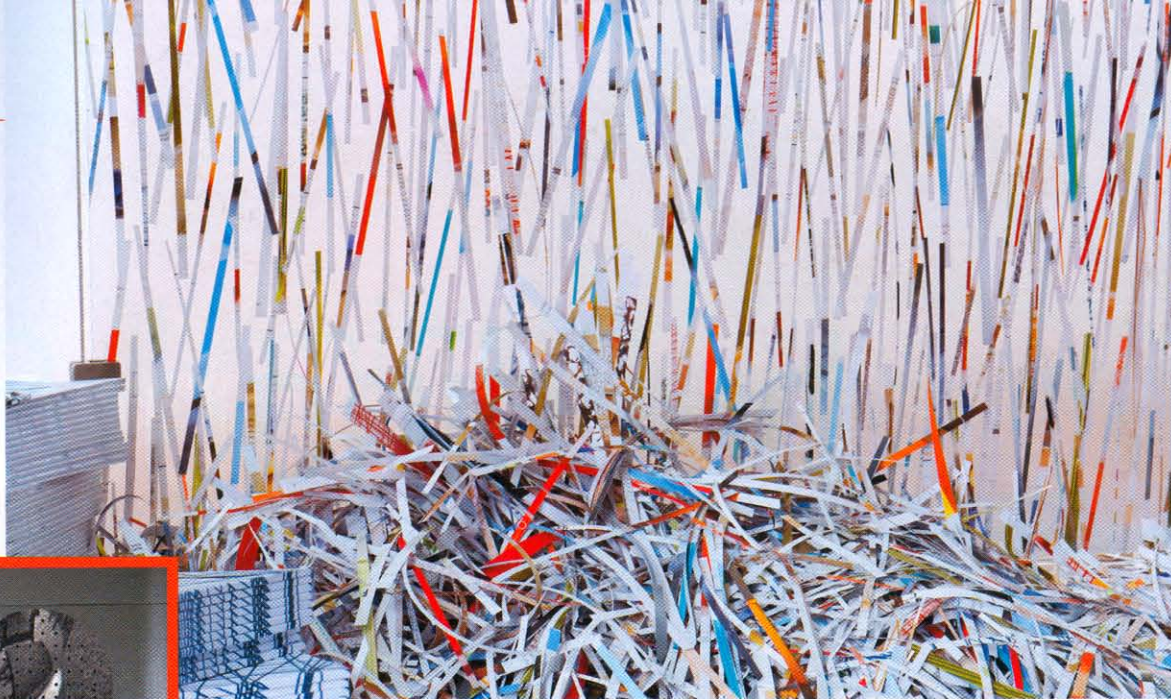

buildingproducts

3form

When 3form states it has plans to send zero waste to landfill, the company walks the walk. How will this noble goal be accomplished? One answer is in—literally—**PaperCut**. Sealed within the translucent Varia Ecoresin panel is a layer of sliced pages from the manufacturer's catalog overruns. The helter-skelter arrangement of colorful strips gives each sheet a festive, confetti-ish look. 801-649-2500; 3-form.com.

circle 692

Richter USA

When is a photograph more than just a photograph? When it also absorbs sound. Richter's innovation allows any image to be printed on ½- or ¾-inch-thick **Acoustic-Lightboard**, which in turn helps minimize noise (to the tune of a 0.85 NRC). Talk about multitasking. 888-872-4780; richter-veneertechnology.com. circle 691

Seves Glassblock

The word "dogged" could be used to describe the research Seves does on glass blocks; the company's choice is "incessant." Either way, Seves is clearly on a mission to improve the aesthetics and technology of its signature product. This year it debuted **Glass Blocks**, which not only feature three-dimensional surfaces and a strong color palette but are also more energy efficient. 39-55-44-951; sevesglassblock.com. circle 693